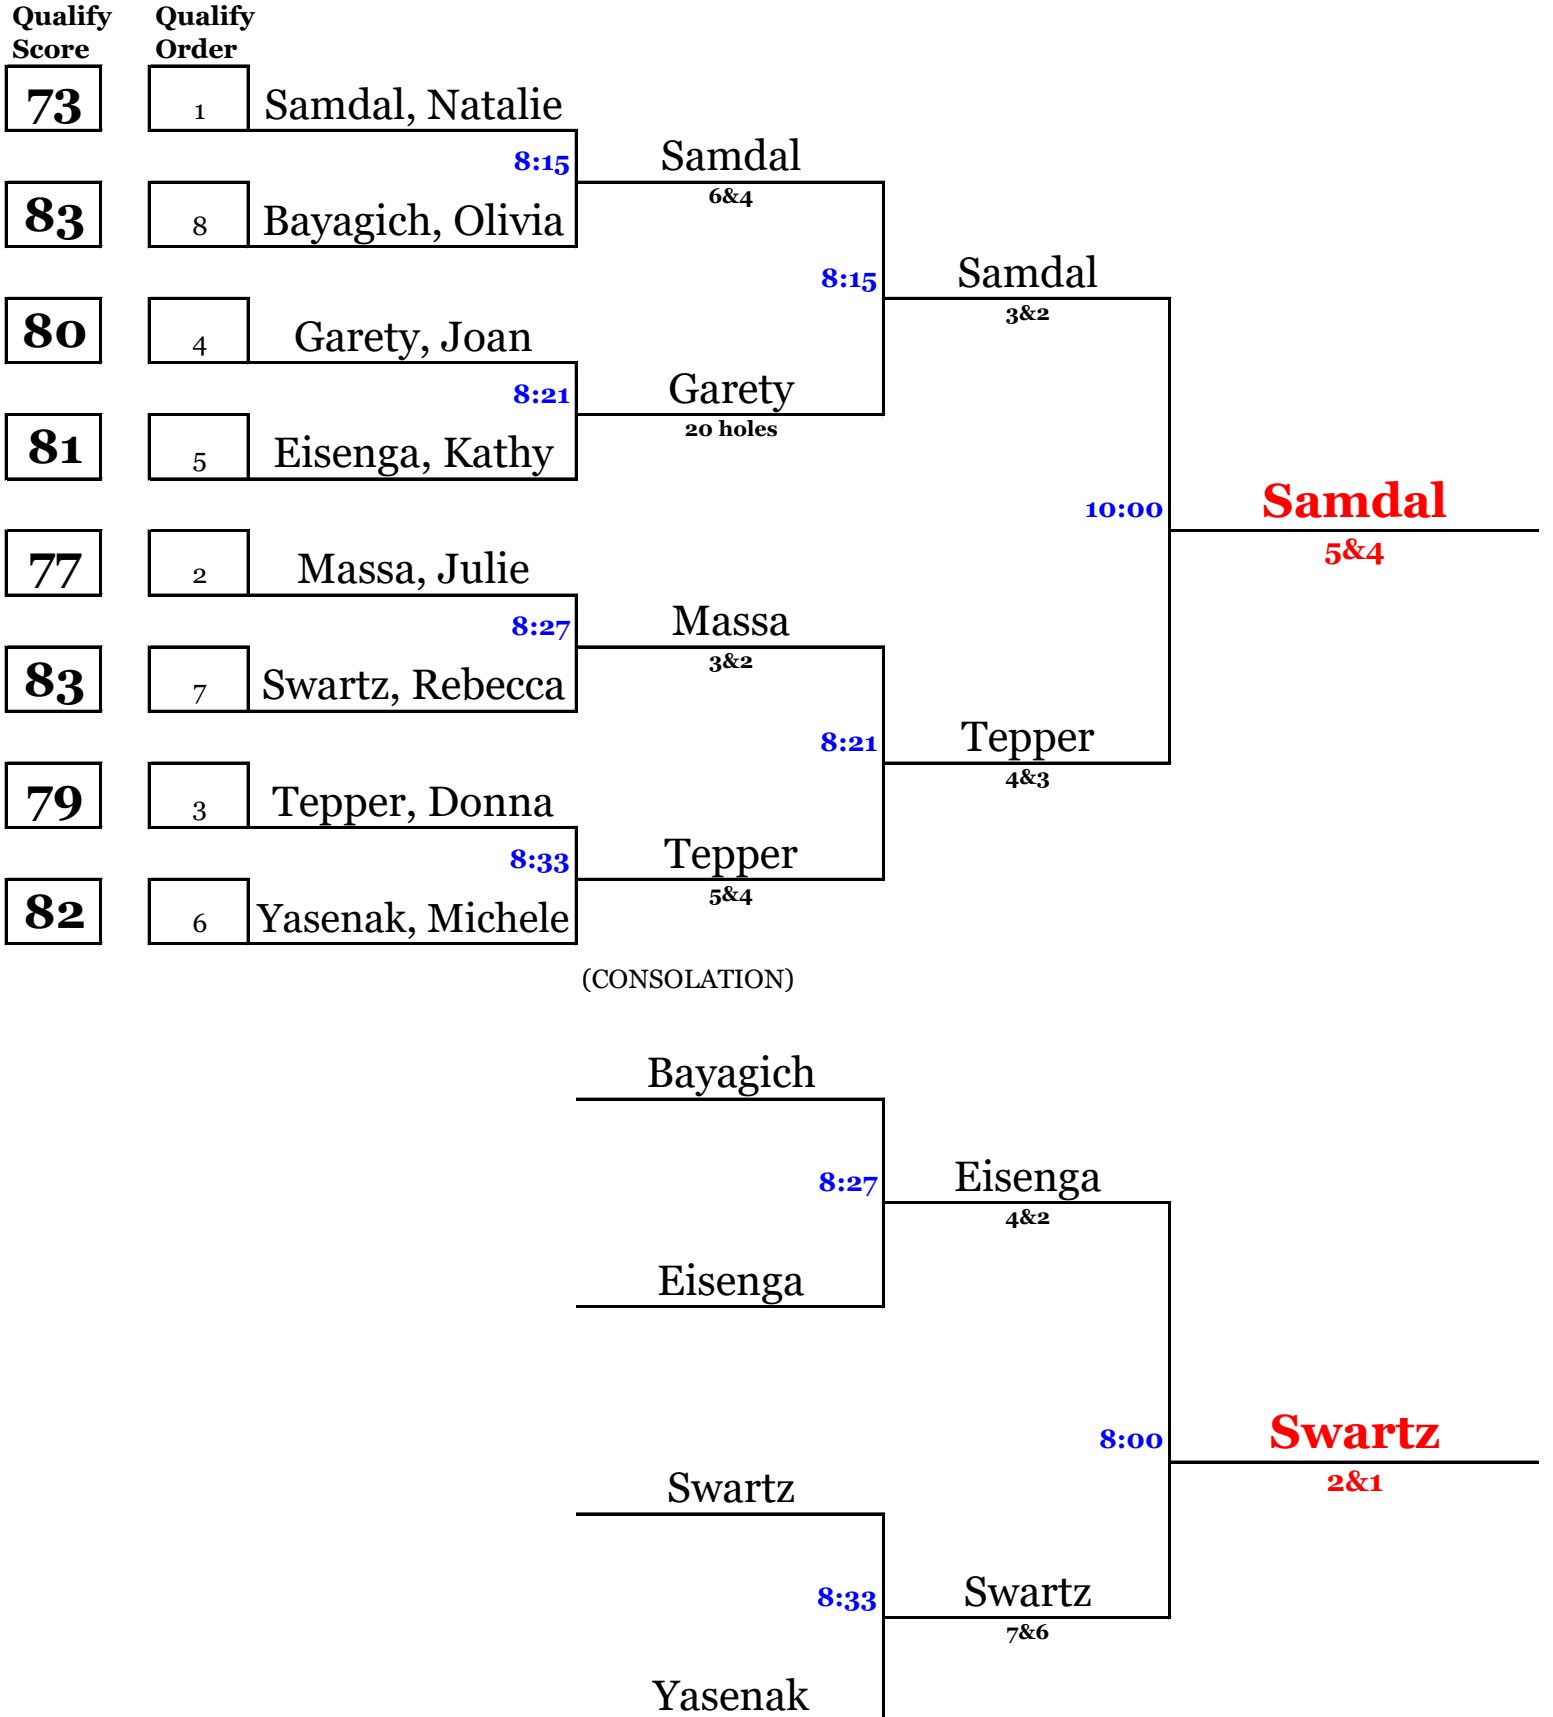

SPRING LAKE INVITATIONAL TOURNAMENT
Championship Flight
2024

Starting off Hole #1

SPRING LAKE INVITATIONAL TOURNAMENT
First Flight
2024

Starting off Hole #1

| Qualify Score | Qualify Order | | | | |
|---------------|---------------|----------------|------|-------------------|--------------|
| 83 | 1 | Tyler, Pam | | | |
| 89 | 8 | Kiino, Diane | 8:39 | Kiino 19 holes | |
| 86 | 4 | Simon, Traci | | | Simon 3&2 |
| 88 | 5 | Lazzaro, Judy | 8:45 | Simon | |
| 84 | 2 | Weiss, Shelly | | | 8:06 |
| 88 | 7 | Zeigler, Chris | 8:51 | Weiss 6&4 | Weiss 4&2 |
| 85 | 3 | Rogers, Deb | | | |
| 88 | 6 | Benford, Donna | 8:57 | Rogers 4&2 | Weiss 7&5 |