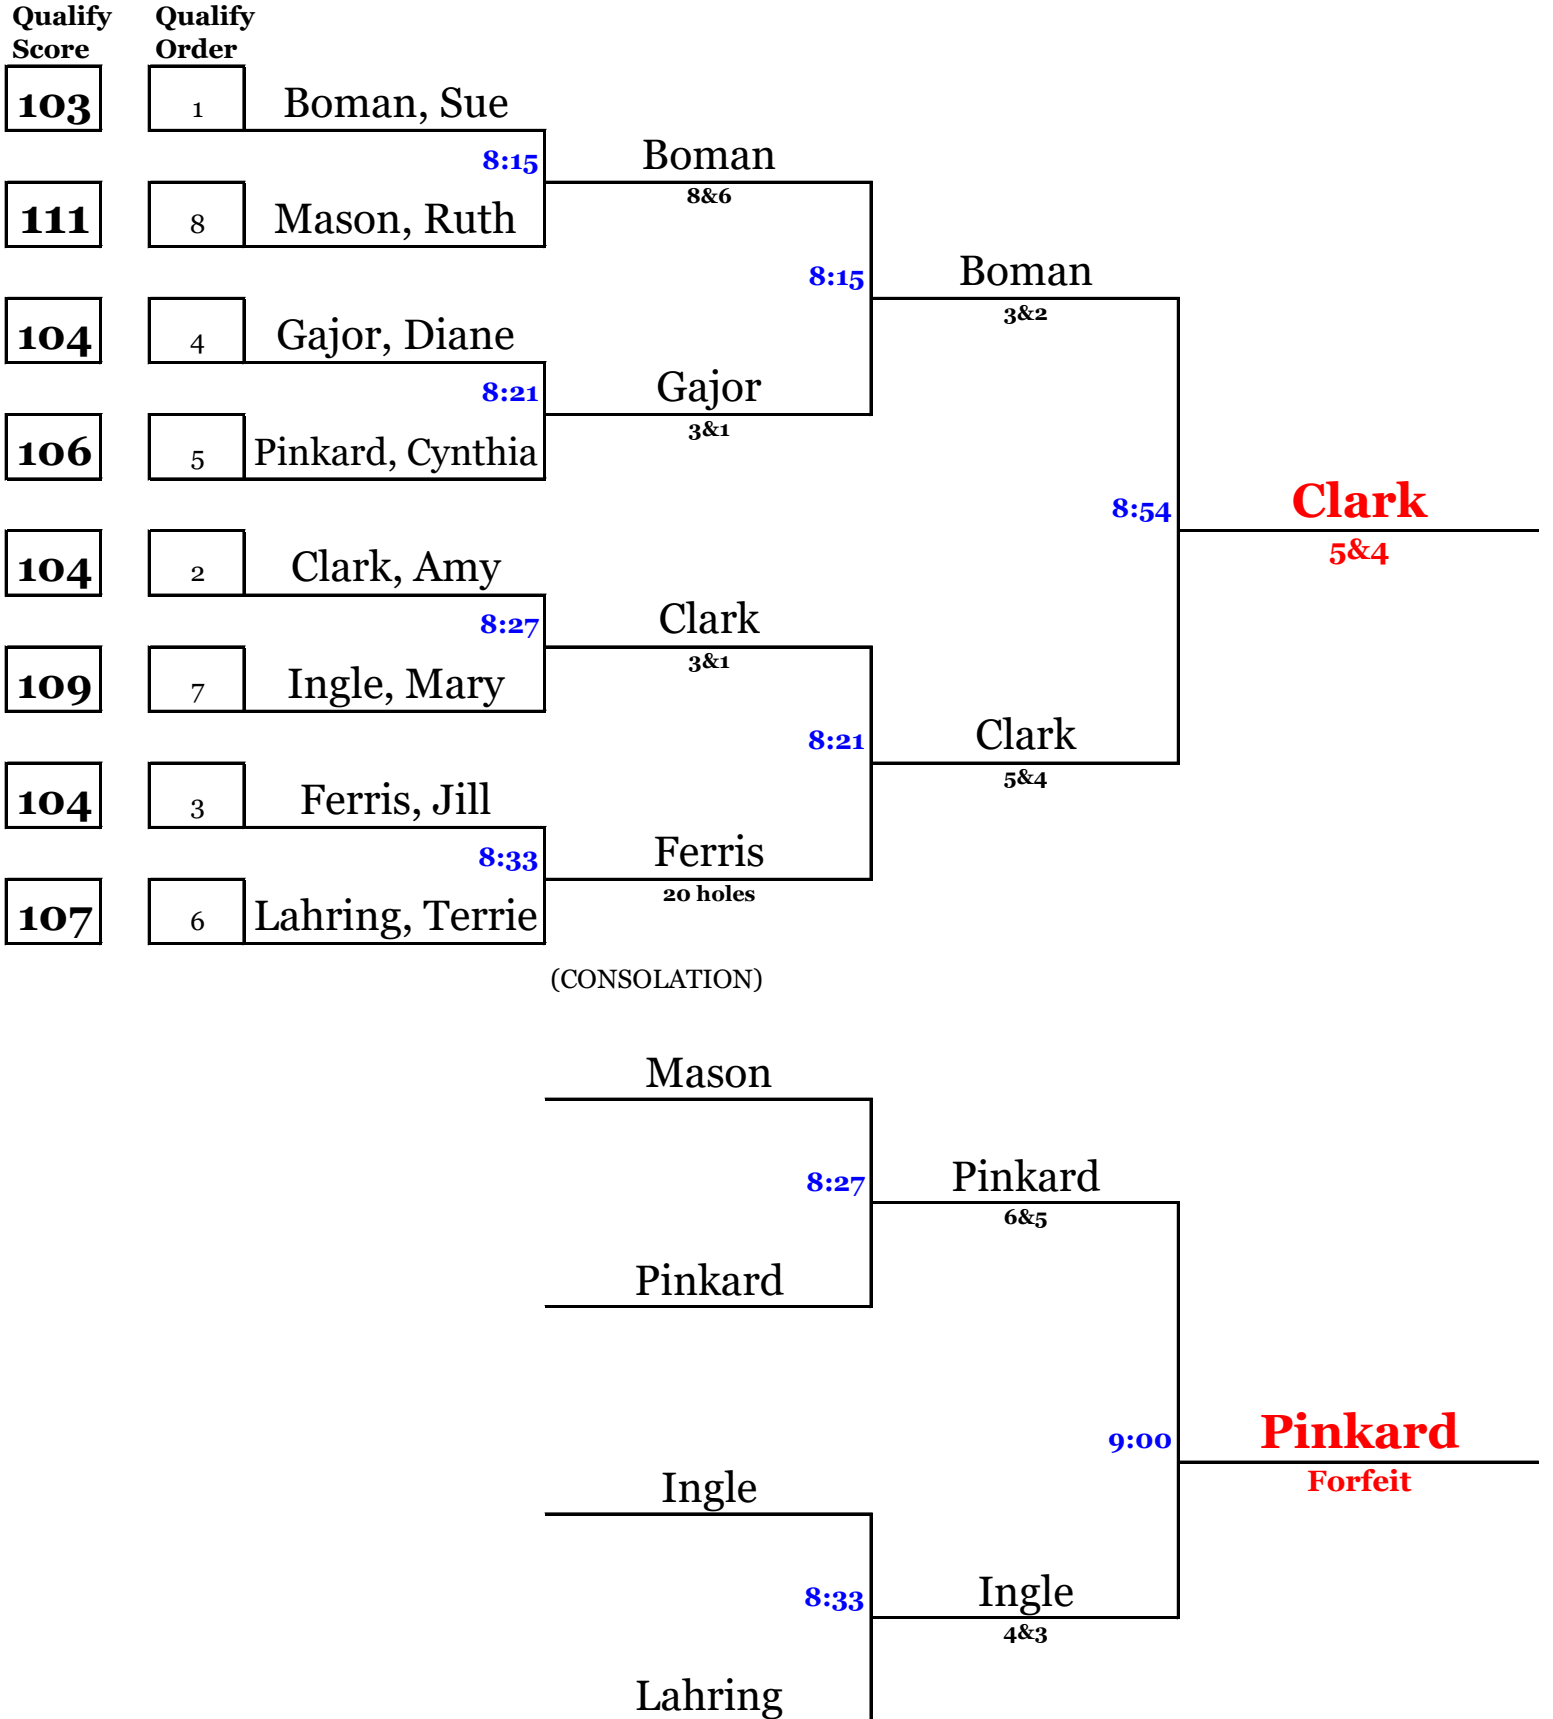

SPRING LAKE INVITATIONAL TOURNAMENT
Fourth Flight
2024

Starting off Hole #1

Qualify Score	Qualify Order	Player Name	Score	Matchup	Score	Matchup	Score	Matchup
95	1	Musgraves, Becky	9:51	Musgraves	9:51	Musgraves	8:42	Musgraves 21 holes
102	8	Roskopp, Jackie	4&3	Musgraves	9:51	Musgraves	8:42	
98	4	Bronzetti, Lynda	9:57	Bronzetti	5&3	Musgraves	8:42	
99	5	Kladder, Phyllis	3&2	Bronzetti	3&2	Musgraves	8:42	
97	2	Crowson, Susan	10:03	Crowson	6&5	Cullen	3&2	
100	7	Kluczynski, Susan	9:57	Crowson	9:57	Cullen	3&2	
97	3	Cullen, Kristie	10:09	Cullen	3&2	Cullen	3&2	
99	6	Peterson, Jenny	3&2	Cullen	3&2	Cullen	3&2	

(CONSOLATION)

Roskopp	10:03	Roskopp	7&6	Roskopp 21 holes
Kladder	8:48	Roskopp	7&6	
Kluczynski	10:09	Peterson	3&2	
Peterson	10:09	Peterson	3&2	

SPRING LAKE INVITATIONAL TOURNAMENT
Fifth Flight
2024

Starting off Hole #10