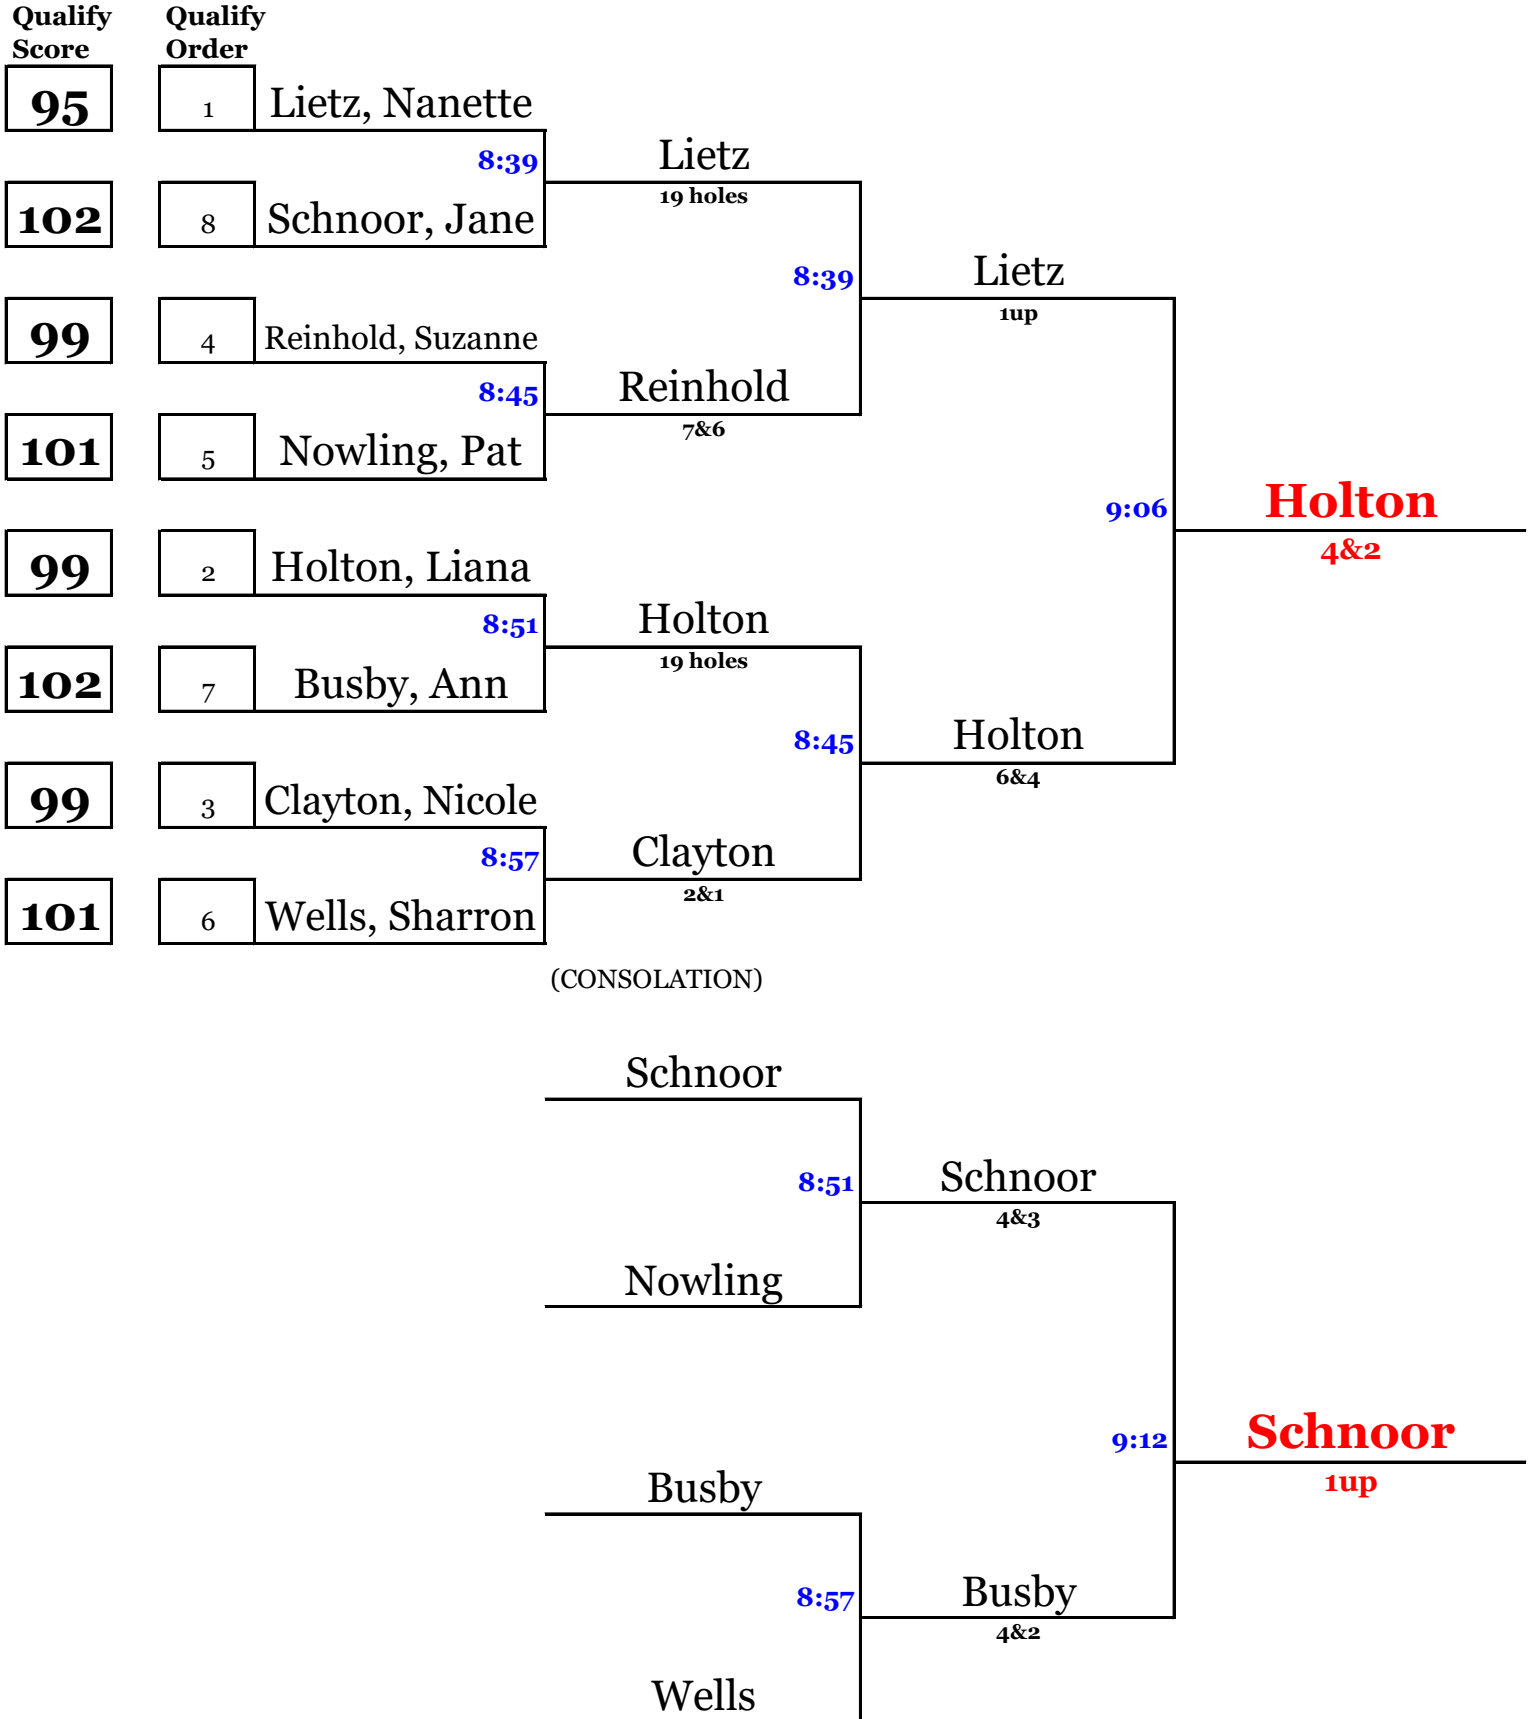

SPRING LAKE INVITATIONAL TOURNAMENT
Championship Flight
2024

Starting off Hole #1

SPRING LAKE INVITATIONAL TOURNAMENT
First Flight
2024

Starting off Hole #1

| Qualify Score | Qualify Order | | | | |
|---------------|---------------|----------------|------|-------------------|--------------|
| 83 | 1 | Tyler, Pam | | | |
| 89 | 8 | Kiino, Diane | 8:39 | Kiino 19 holes | |
| 86 | 4 | Simon, Traci | | | Simon 3&2 |
| 88 | 5 | Lazzaro, Judy | 8:45 | Simon | |
| 84 | 2 | Weiss, Shelly | | | 8:06 |
| 88 | 7 | Zeigler, Chris | 8:51 | Weiss 6&4 | Weiss 4&2 |
| 85 | 3 | Rogers, Deb | | | |
| 88 | 6 | Benford, Donna | 8:57 | Rogers 4&2 | Weiss 7&5 |

Byl
6&5

Noe
5&4

SPRING LAKE INVITATIONAL TOURNAMENT
Fourth Flight
2024

Starting off Hole #1

| Qualify Score | Qualify Order | Player Name | Score | Matchup | Score | Matchup | Score | Matchup |
|---------------|---------------|-------------------|-------|-----------|-------|-----------|-------|------------------------------|
| 95 | 1 | Musgraves, Becky | 9:51 | Musgraves | 9:51 | Musgraves | 8:42 | Musgraves 21 holes |
| 102 | 8 | Roskopp, Jackie | 4&3 | Musgraves | 9:51 | Musgraves | 8:42 | |
| 98 | 4 | Bronzetti, Lynda | 9:57 | Bronzetti | 5&3 | Musgraves | 8:42 | |
| 99 | 5 | Kladder, Phyllis | 3&2 | Bronzetti | 3&2 | Musgraves | 8:42 | |
| 97 | 2 | Crowson, Susan | 10:03 | Crowson | 6&5 | Cullen | 3&2 | |
| 100 | 7 | Kluczynski, Susan | 9:57 | Crowson | 9:57 | Cullen | 3&2 | |
| 97 | 3 | Cullen, Kristie | 10:09 | Cullen | 3&2 | Cullen | 3&2 | |
| 99 | 6 | Peterson, Jenny | 3&2 | Cullen | 3&2 | Cullen | 3&2 | |

SPRING LAKE INVITATIONAL TOURNAMENT
Fifth Flight
2024

Starting off Hole #10

SPRING LAKE INVITATIONAL TOURNAMENT
Sixth Flight
2024

Starting off Hole #10

SPRING LAKE INVITATIONAL TOURNAMENT
Eighth Flight
2024